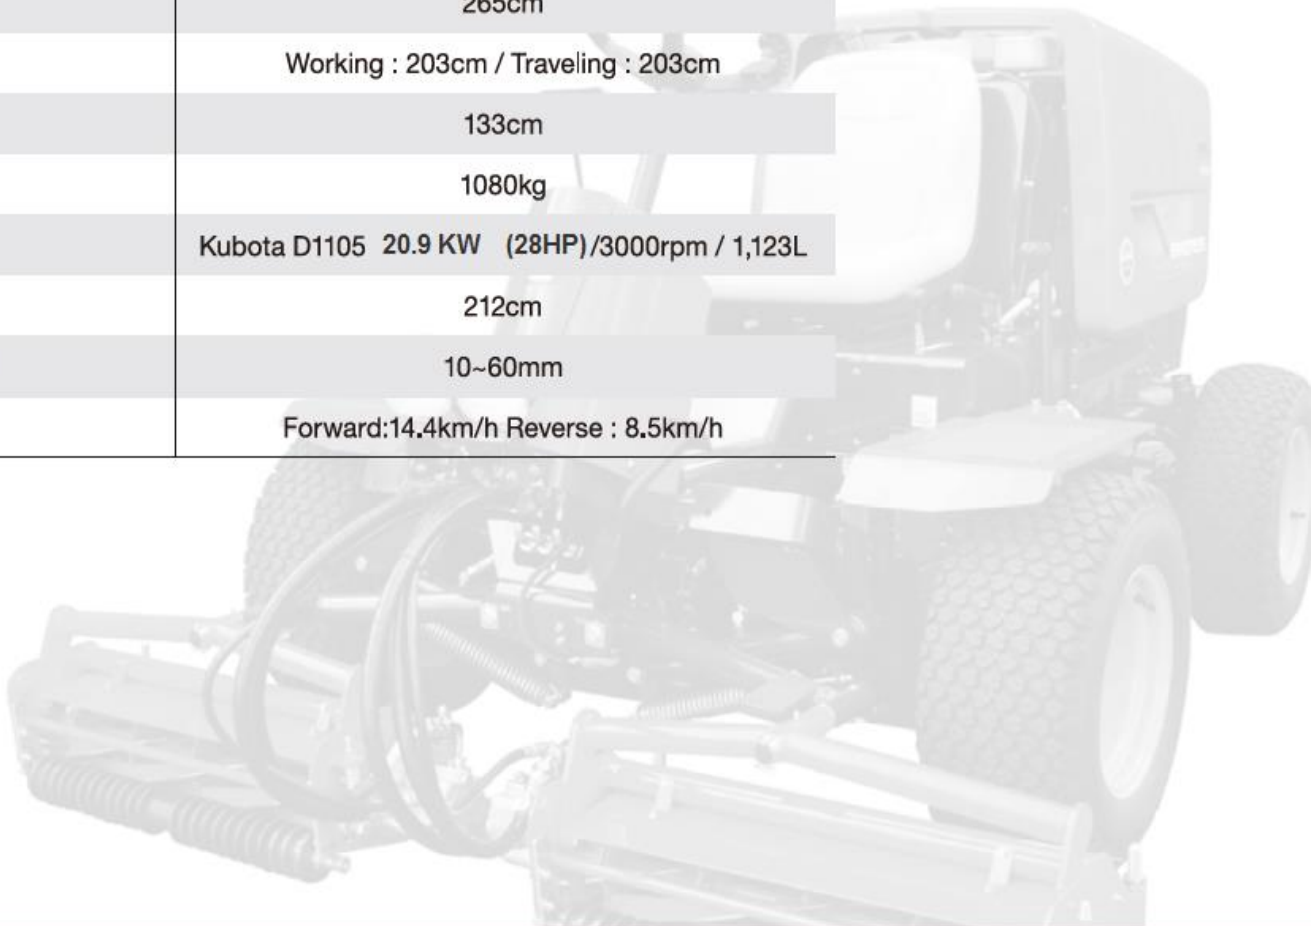

LM281

■ LM Series □ CM Series □ Maintenance Equipment

A flexible, full-time 4-wheel drive triplex cylinder mower with the power to cut large swathes of longer grass and the finesse to produce an approach quality finish.

LM281 is equally at home on the golf course semi-rough, approaches and bunker surrounds as well as verge-mowing and semi-formal municipal areas.

Specifications	LM281
Length	265cm
Width	Working : 203cm / Traveling : 203cm
Height	133cm
Total Weight	1080kg
Engine	Kubota D1105 20.9 KW (28HP)/3000rpm / 1,123L
Cutting Width	212cm
Cutting Height	10~60mm
Speed	Forward:14.4km/h Reverse : 8.5km/h